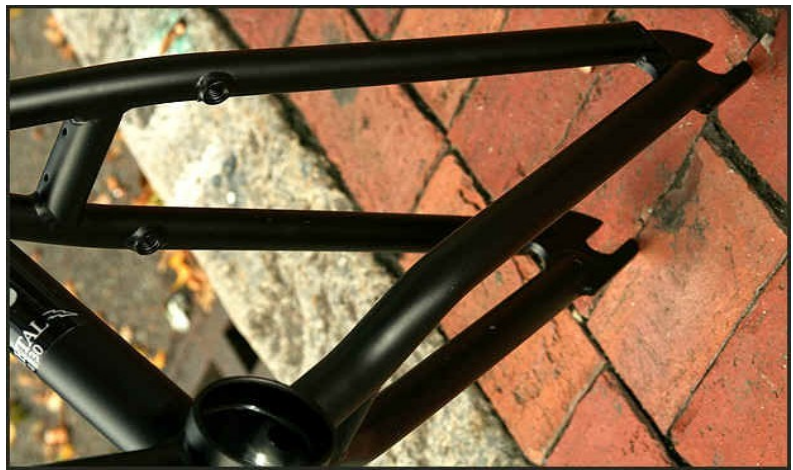

Metal bikes parts 2010 – Order arriving June

Moon-Unit 20.75"TT, with repl. Brakehardware – flat black/flat purple fade

Rebel Contender Frame 20.75"TT – flat black/flat purple fade

Rebel Contender Frame 20.75"TT – flat black

Rebel Contender Frame 21"TT – flat black/flat purple fade

Bloodwolf Frame 20.5"TT – flat black

Bloodwolf Frame 21"TT - flat black

Metal Sasquatch XLT (8"height) – flat black

Metal Sasquatch XXL (8.3"height) – flat black

Metal Sasquatch XXL (8.3"height) – flat purple

Metal Sasquatch XXL (8.3"height) – monster green

Metal Bodega Sprocket 25T – black

Metal Bodega Sprocket 25T – polished

Metal Bodega Sprocket 25T – red

Metal Bodega Sprocket 25T – purple

Metal Bodega Sprocket 30T – black

Metal Bodega Sprocket 30T – polished

Metal Pivotal SHORT Seatpost (75mm) – polished

Metal Pivotal Seat – black